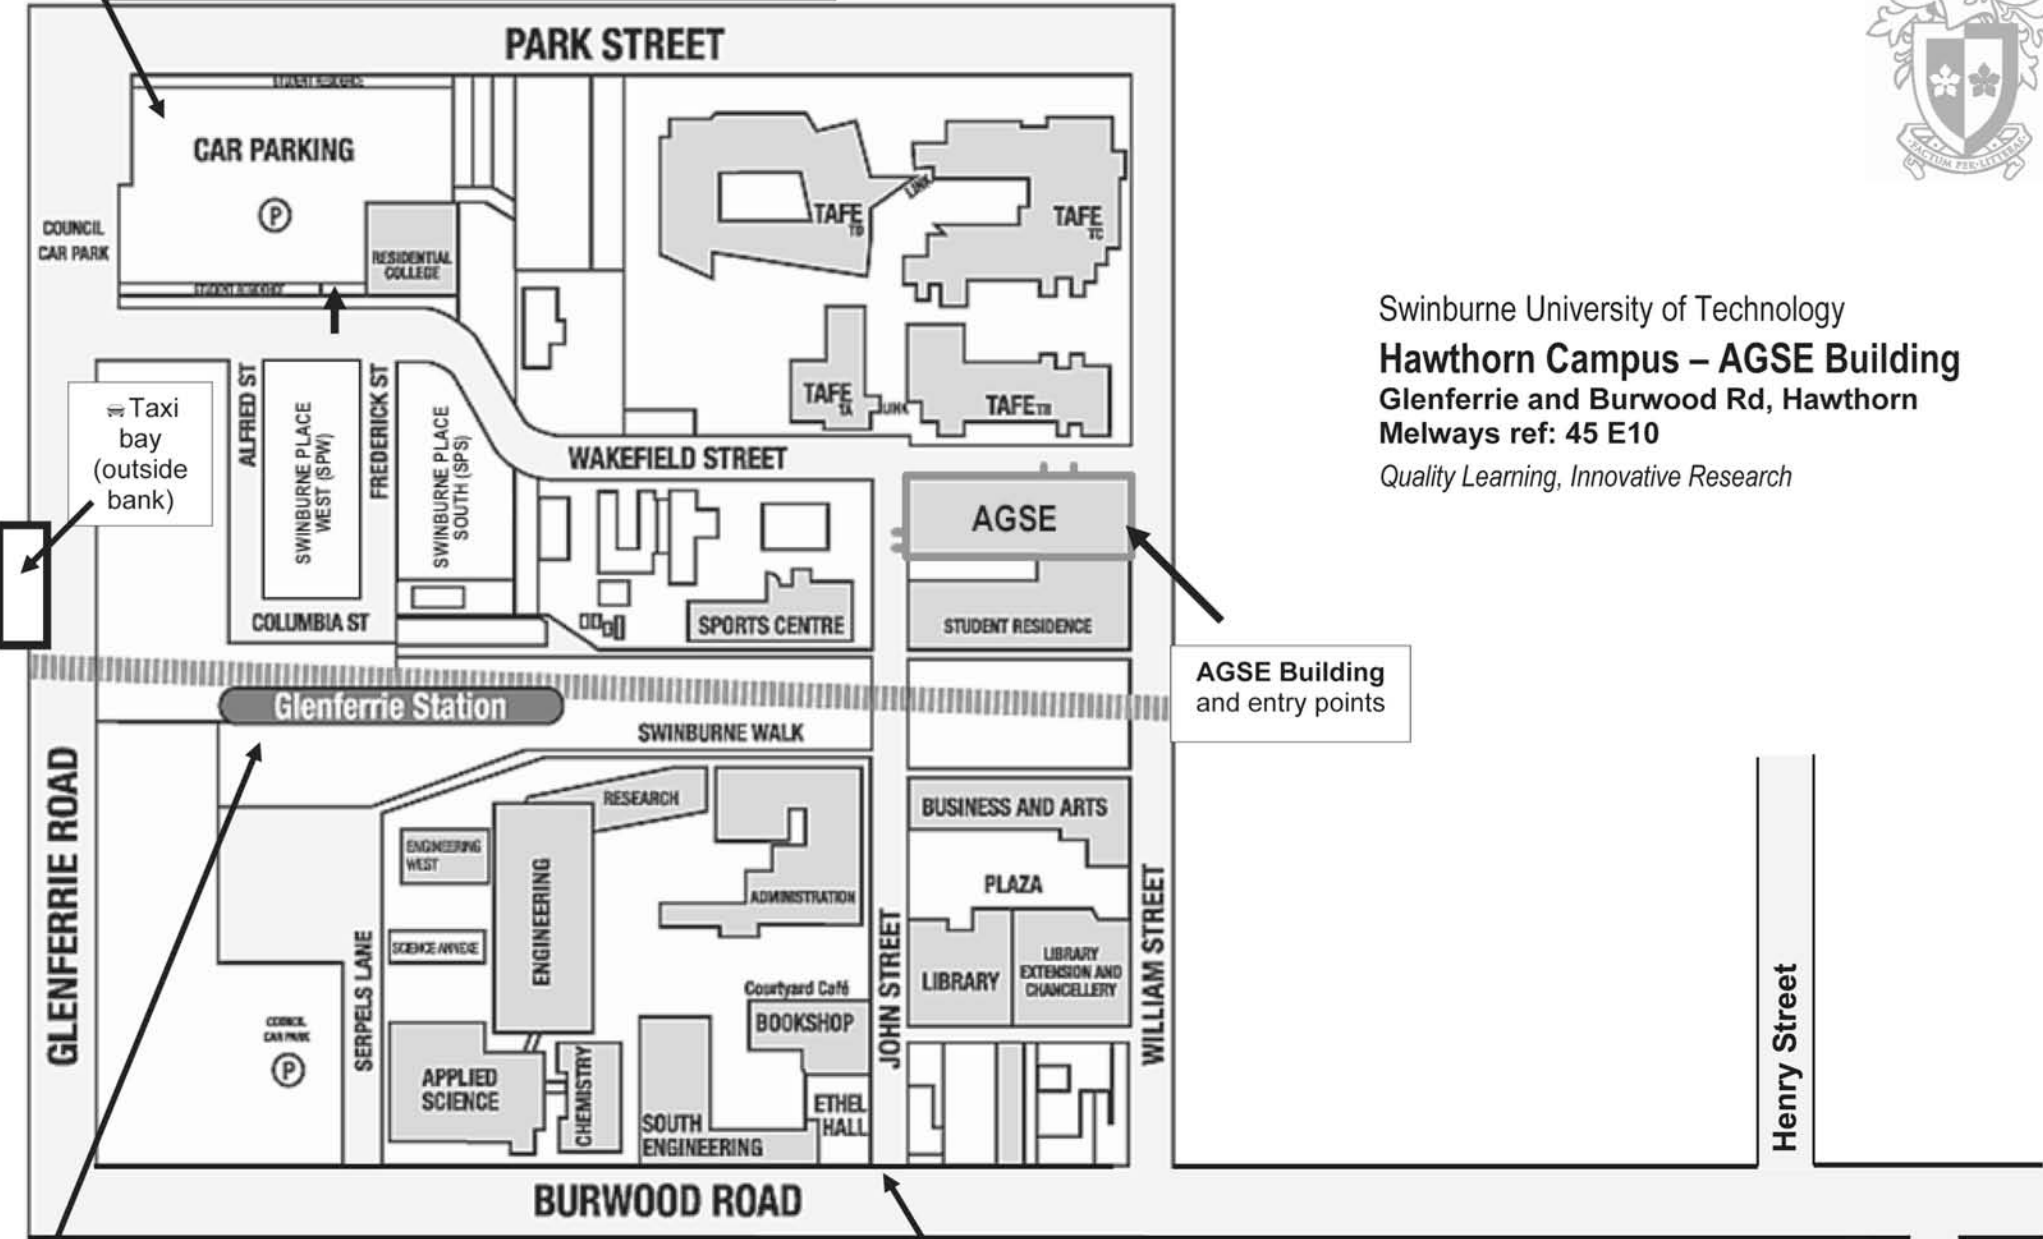

Multi-deck parking -
\$5.50 all day, \$3.30 after 4pm. Enter via Wakefield Street.

Swinburne University of Technology
Hawthorn Campus – AGSE Building
 Glenferrie and Burwood Rd, Hawthorn
 Melways ref: 45 E10
Quality Learning, Innovative Research

Taxi bay (outside bank)

AGSE Building and entry points

Glenferrie station [Lilydale and Belgrave line] is about 10 mins by train from Flinders St Station. Refer to www.metlinkmelbourne.com.au for train times.

Taxi drop off point - John St/ Burwood Rd

Dinner Location: The Greek Spot 559 Burwood Rd

Hepburn St.